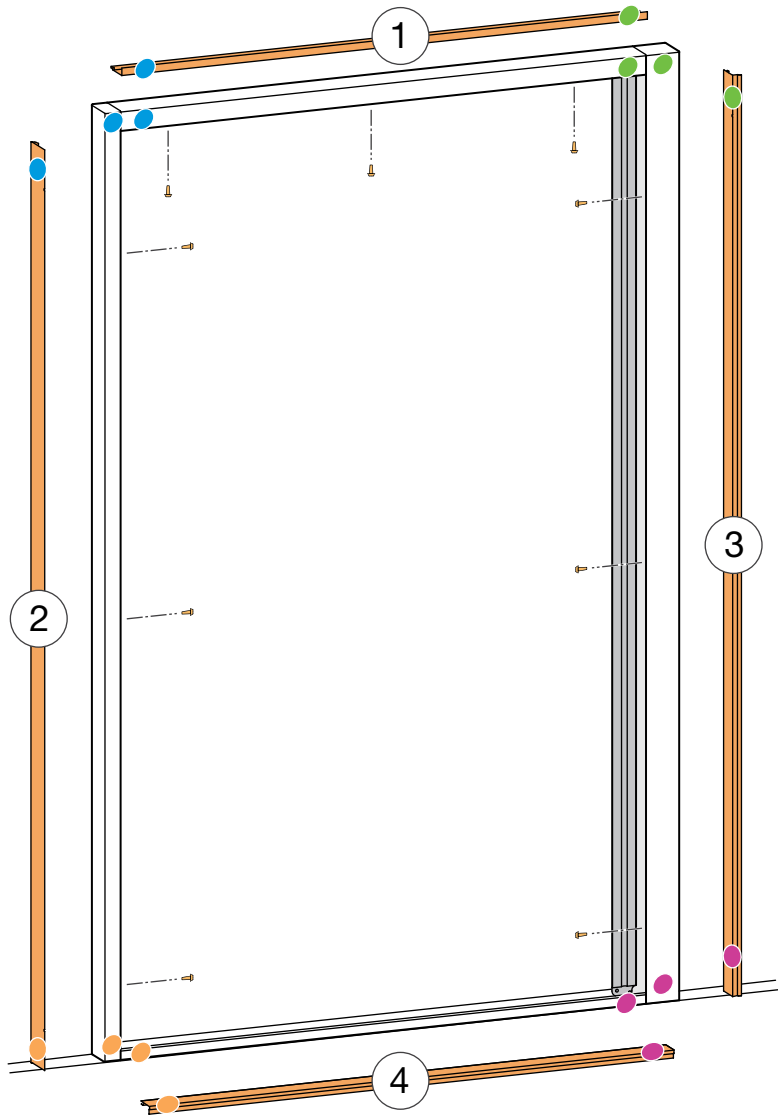

7.0 Install covers