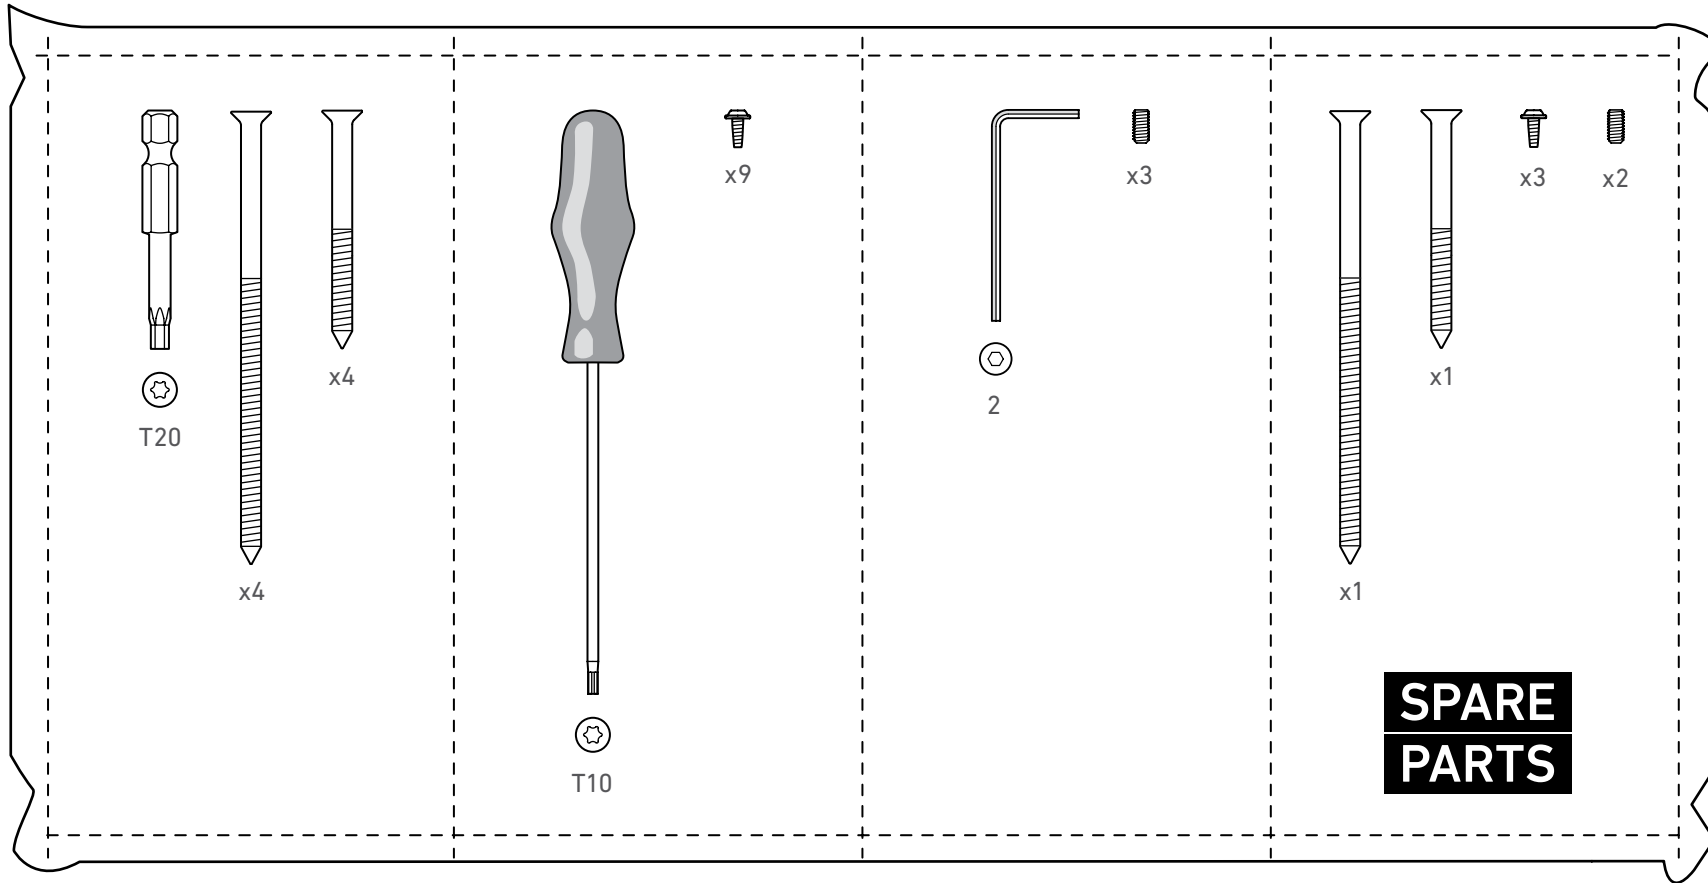

Installer pack – supplied