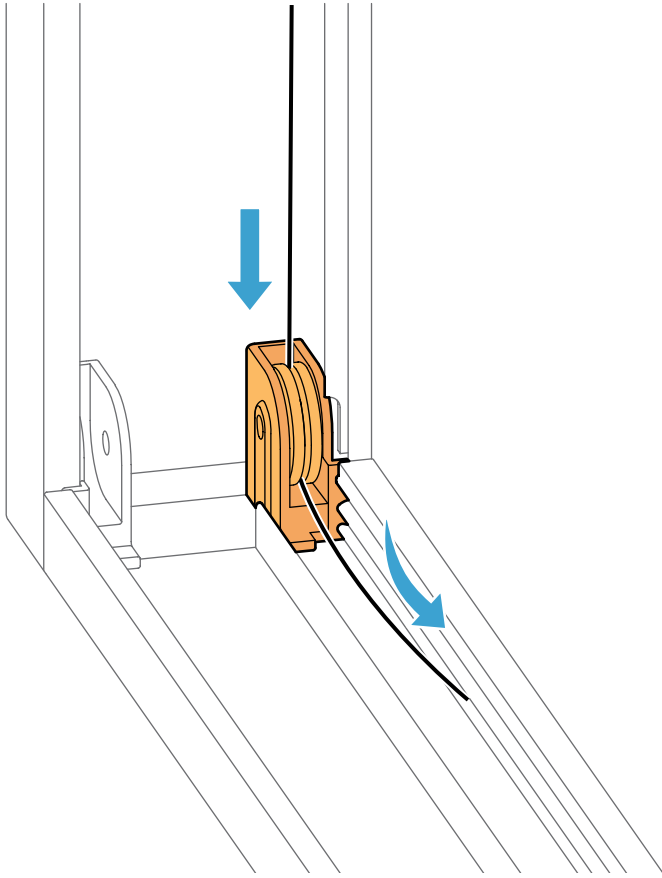

# 4.1

Top cable map

A.

B.

C.

# 4.2

Bottom cable map

A.

B.

C.

D.

# 5.0 Tension

A.

Frame height  
700mm to 1599mm  
(27 5/8" to 62 7/8")

Frame height  
1600mm to 3150mm  
(63" to 124")

B.

C.

Frame height  
700mm to 1599mm  
(27 5/8" to 62 1/8")

Frame height  
1600mm to 3150mm  
(63" to 124")