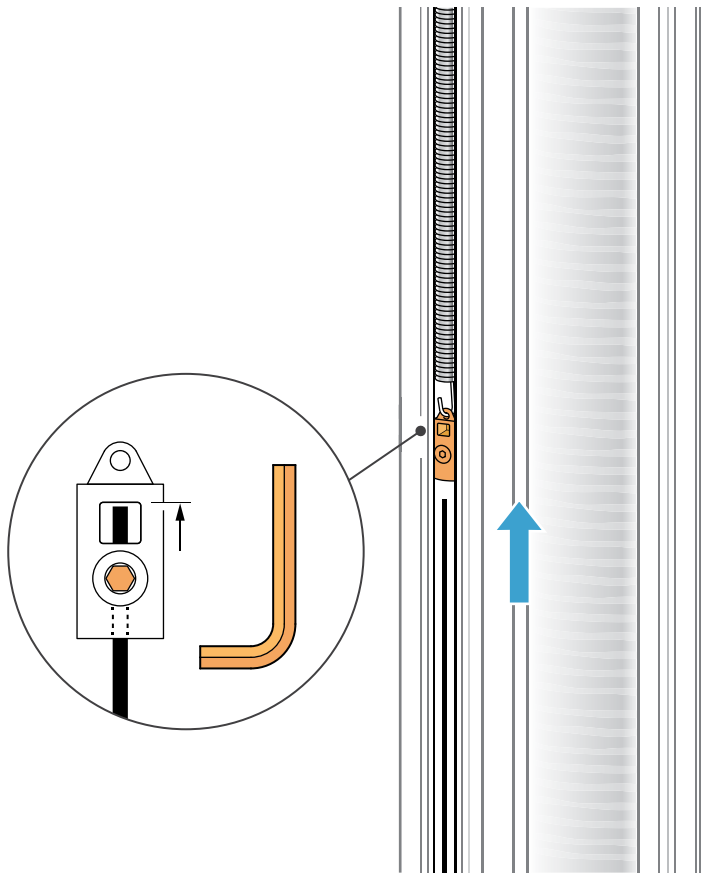

# 4.1

Top cable map

A.

B.

C.

# 4.2

Bottom cable map

A.

B.

C.

D.

# 5.0 Tension

A.

Frame height  
700mm to 1599mm  
(27 5/8" to 62 7/8")

Frame height  
1600mm to 3150mm  
(63" to 124")

B.

C.

Frame height  
700mm to 1599mm  
(27 5/8" to 62 1/8")

Frame height  
1600mm to 3150mm  
(63" to 124")