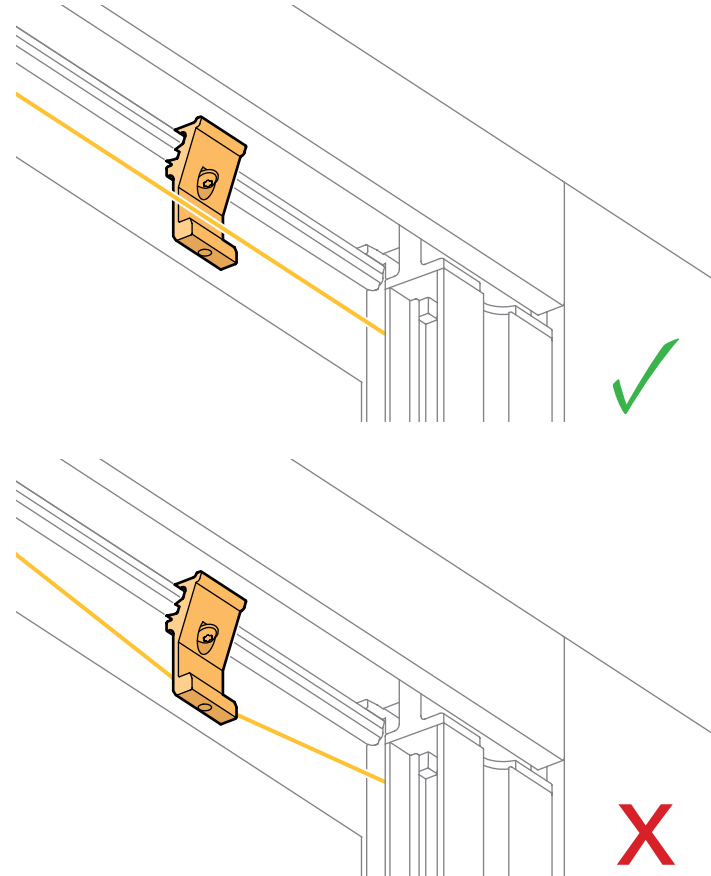

C.

Frame height
700mm to 1599mm
(27 5/8" to 62 1/8")

Frame height
1600mm to 3150mm
(63" to 124")

D.