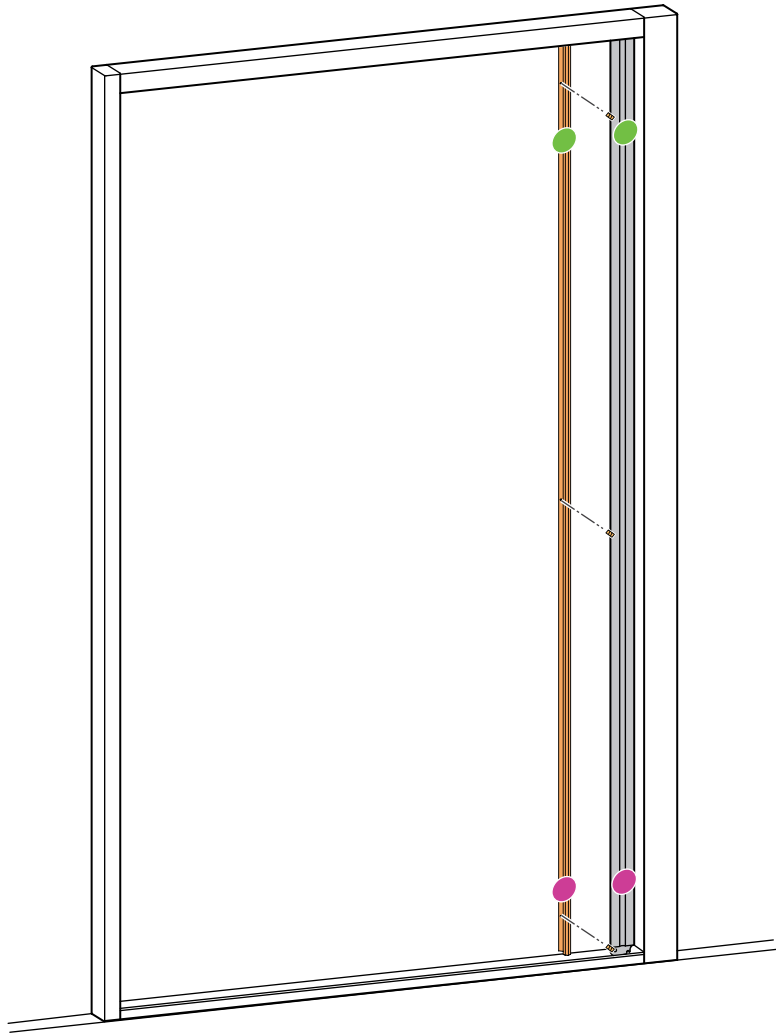

8.0 Install screen stile cover