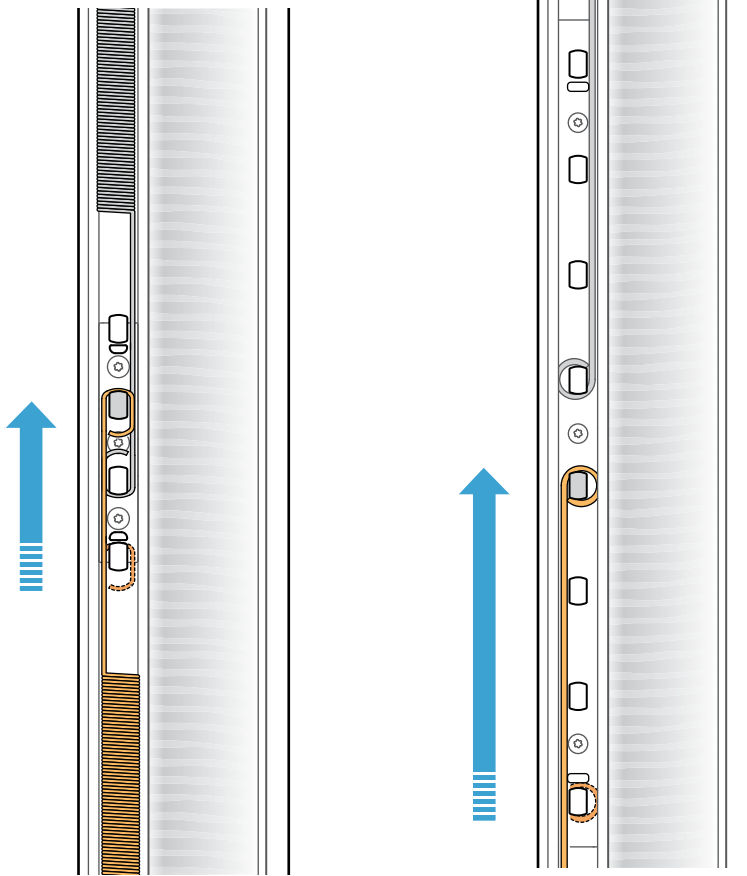

# 4.1

Top cable map

A.

B.

C.

# 4.2

Bottom cable map

A.

B.

C.

D.

# 5.0 Tension

A.

Frame height  
700mm to 1599mm  
(27 5/8" to 62 7/8")

Frame height  
1600mm to 3150mm  
(63" to 124")

B.

C.

Frame height  
700mm to 1599mm  
(27 5/8" to 62 1/8")

Frame height  
1600mm to 3150mm  
(63" to 124")