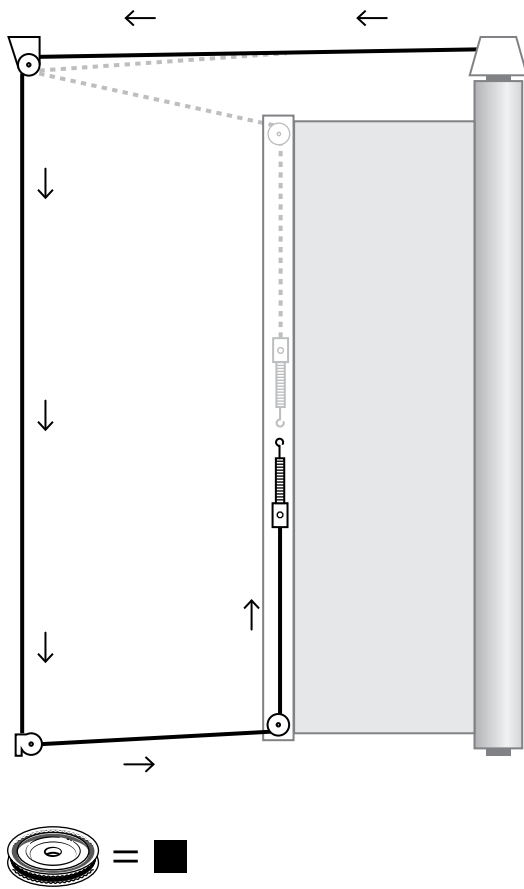

## 4.0 Cable screen

# 4.1

Top cable map

A.

B.

C.

# 4.2

Bottom cable map

A.

B.

C.

D.

# 5.0 Tension

A.

Frame height  
700mm to 1599mm  
(27 5/8" to 62 7/8")

Frame height  
1600mm to 3150mm  
(63" to 124")

B.

C.

Frame height  
700mm to 1599mm  
(27 5/8" to 62 1/8")

Frame height  
1600mm to 3150mm  
(63" to 124")