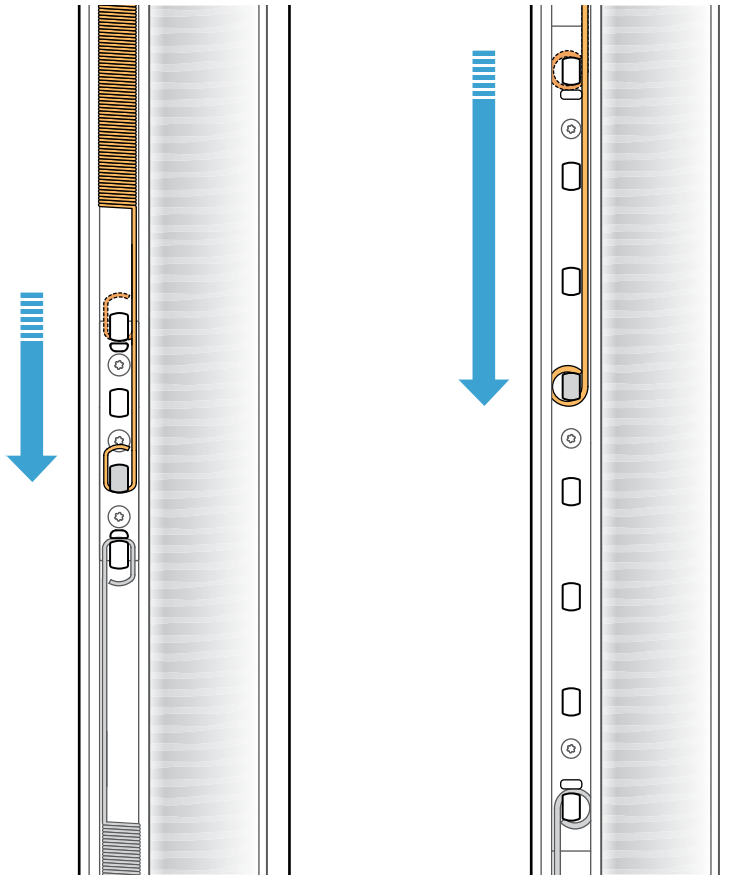

# 4.1

Top cable map

A.

B.

C.

# 4.2

Bottom cable map

A.

B.

C.

D.

# 5.0 Tension

A.

Frame height  
700mm to 1599mm  
(27 5/8" to 62 7/8")

Frame height  
1600mm to 3150mm  
(63" to 124")

B.

C.

Frame height  
700mm to 1599mm  
(27 5/8" to 62 1/8")

Frame height  
1600mm to 3150mm  
(63" to 124")