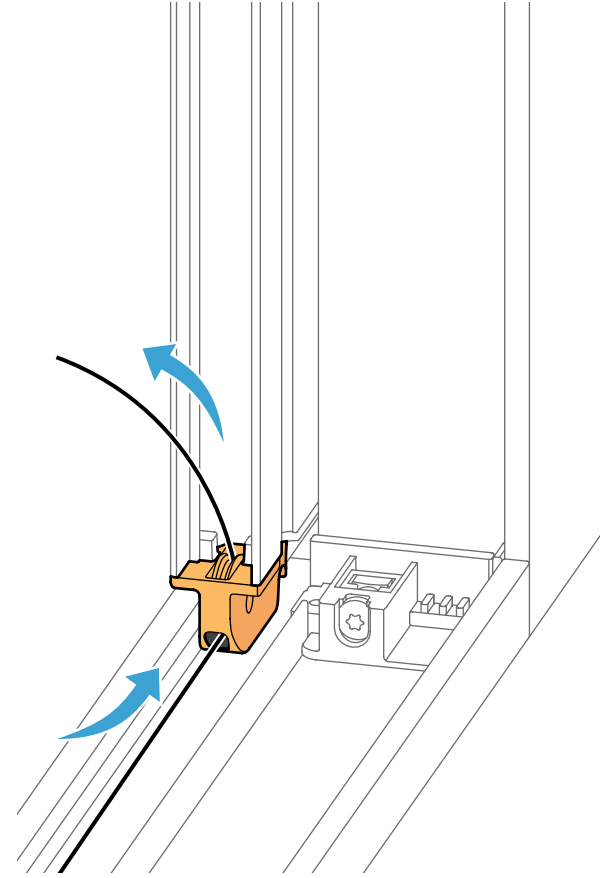

# 4.1

Top cable map

A.

B.

C.

# 4.2

Bottom cable map

A.

B.

C.

D.

# 5.0 Tension

A.

Frame height  
700mm to 1599mm  
(27 5/8" to 62 7/8")

Frame height  
1600mm to 3150mm  
(63" to 124")

B.

C.

Frame height  
700mm to 1599mm  
(27 5/8" to 62 1/8")

Frame height  
1600mm to 3150mm  
(63" to 124")