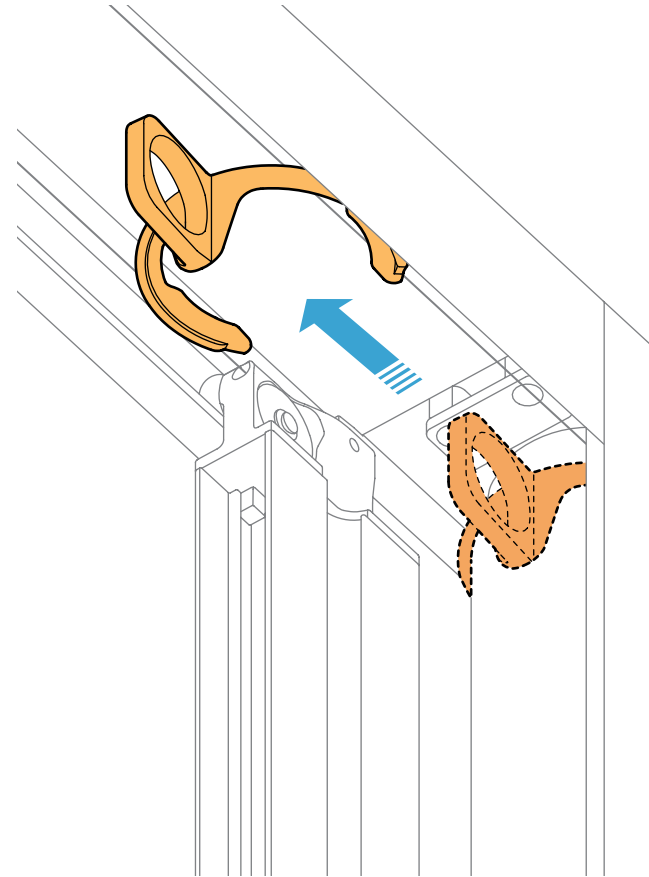

# 4.2

Bottom cable map

A.

B.

C.

D.

# 5.0 Tension

A.

Frame height  
700mm to 1599mm  
(27 5/8" to 62 7/8")

Frame height  
1600mm to 3150mm  
(63" to 124")

B.

C.

Frame height  
700mm to 1599mm  
(27 5/8" to 62 1/8")

Frame height  
1600mm to 3150mm  
(63" to 124")