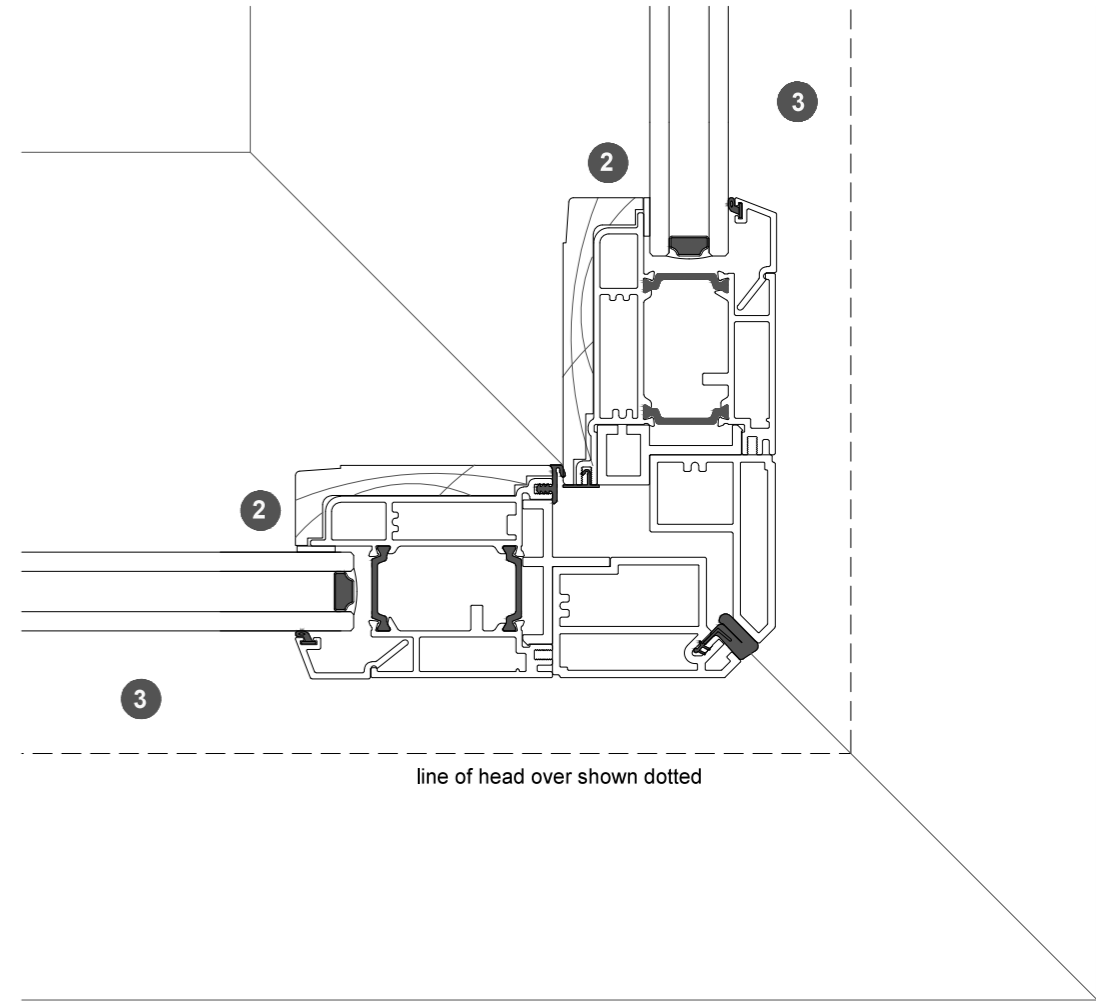

Head support bracket provided where fixing is inboard of the carrier track (folding doors only)

3a. head detail

elevation key

plan key

	right frame	
	odd no. of panels	even no. of panels
left frame		
odd number of panels	✓	✓
even number of panels	✓	✗

note: not available in even/even door panel configuration.

- 1 screen/shade box
- 2 door panel stile
- 3 glazing
- 4 top rail
- 5 bottom rail
- 6 screen stile
- 7 screen/blind
- 8 lever handle
- 9 pivot

legend

3. head detail

4. sill detail

1. jamb detail

2. jamb detail