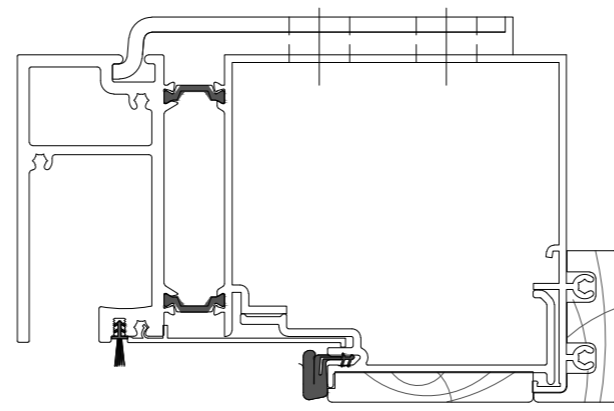

Head support bracket provided where fixing is inboard of the carrier track (folding doors only)

3a. head detail

elevation key

plan key

	right frame	
	odd no. of panels	even no. of panels
left frame		
odd number of panels	✓	✓
even number of panels	✓	✗

note: not available in even/even door panel configuration.

- 1 screen/shade box
- 2 door panel stile
- 3 glazing
- 4 top rail
- 5 bottom rail
- 6 screen stile
- 7 screen/blind
- 8 lever handle
- 9 pivot

legend

3. head detail

4. sill detail

1. jamb detail

2. jamb detail