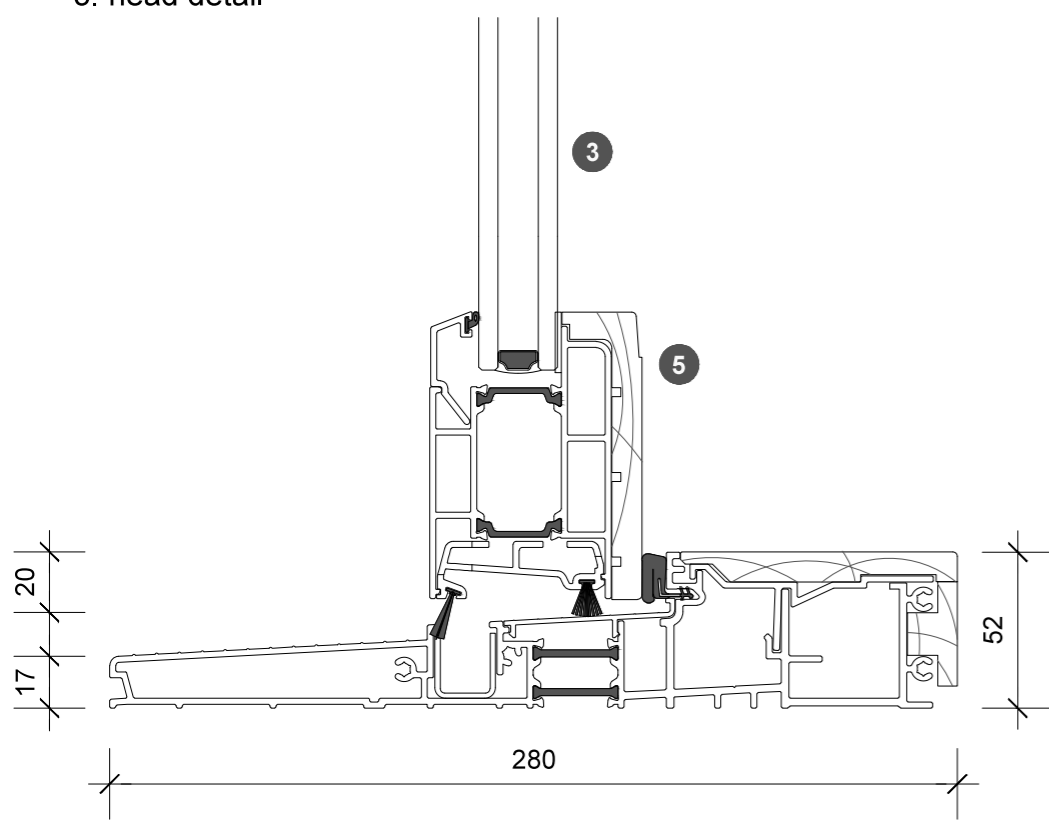

Head support bracket provided where fixing is inboard of the carrier track (folding doors only)

3a. head detail

elevation key

plan key

	right frame	
	odd no. of panels	even no. of panels
left frame		
odd number of panels	✓	✓
even number of panels	✓	✗

note: not available in even/even door panel configuration.

- 1 screen/shade box
- 2 door panel stile
- 3 glazing
- 4 top rail
- 5 bottom rail
- 6 screen stile
- 7 screen/blind
- 8 lever handle
- 9 pivot

legend

3. head detail

4. sill detail

1. jamb detail

2. jamb detail