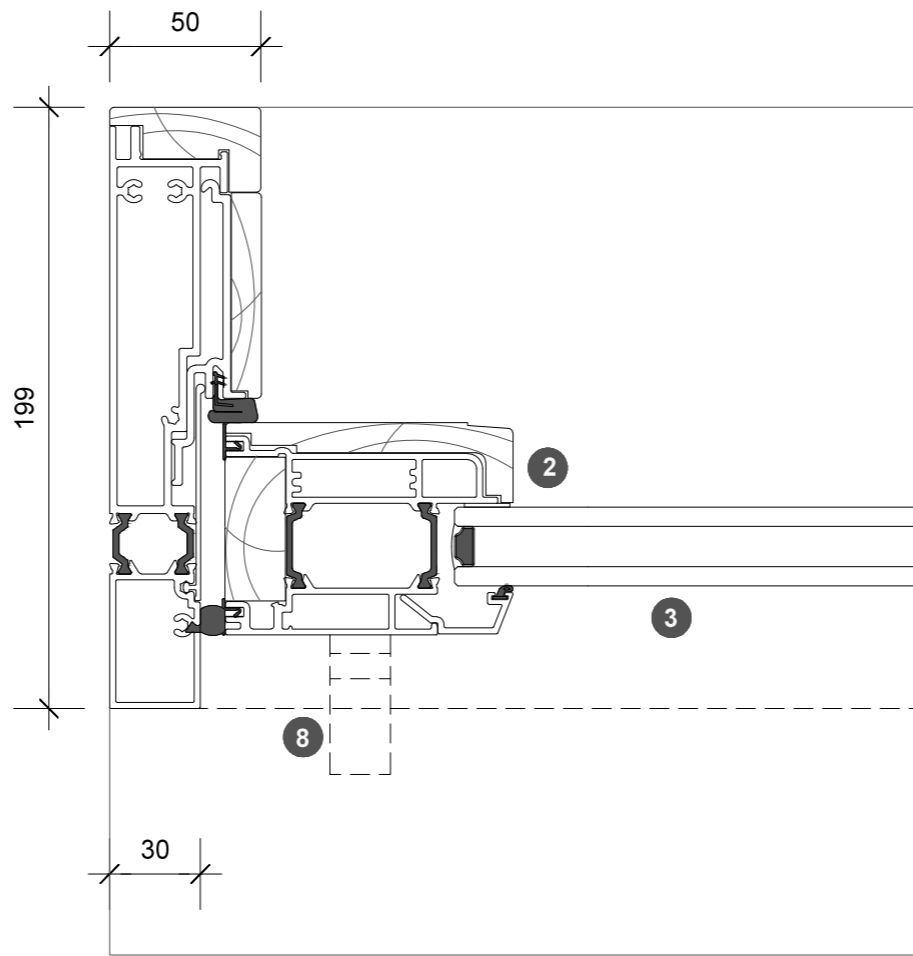

Head support bracket provided where fixing is inboard of the carrier track (folding doors only)

3a. head detail

elevation key

plan key

	right frame	
	odd no. of panels	even no. of panels
left frame		
odd number of panels	✓	✓
even number of panels	✓	✗

note: not available in even/even door panel configuration.

- 1 screen/shade box
- 2 door panel stile
- 3 glazing
- 4 top rail
- 5 bottom rail
- 6 screen stile
- 7 screen/blind
- 8 lever handle
- 9 pivot

legend

3. head detail

4. sill detail

1. jamb detail

2. jamb detail