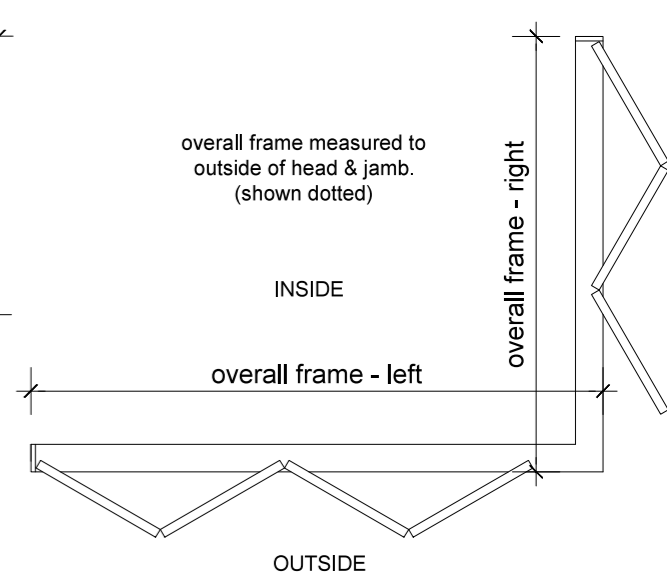

Head support bracket provided where fixing is inboard of the carrier track (folding doors only)

3a. head detail

elevation key

plan key

	right frame	
	odd no. of panels	even no. of panels
left frame		
odd number of panels	✓	✓
even number of panels	✓	✗

note: not available in even/even door panel configuration.

- 1 screen/shade box
- 2 door panel stile
- 3 glazing
- 4 top rail
- 5 bottom rail
- 6 screen stile
- 7 screen/blind
- 8 lever handle
- 9 pivot

legend

3. head detail

4. sill detail

1. jamb detail

2. jamb detail