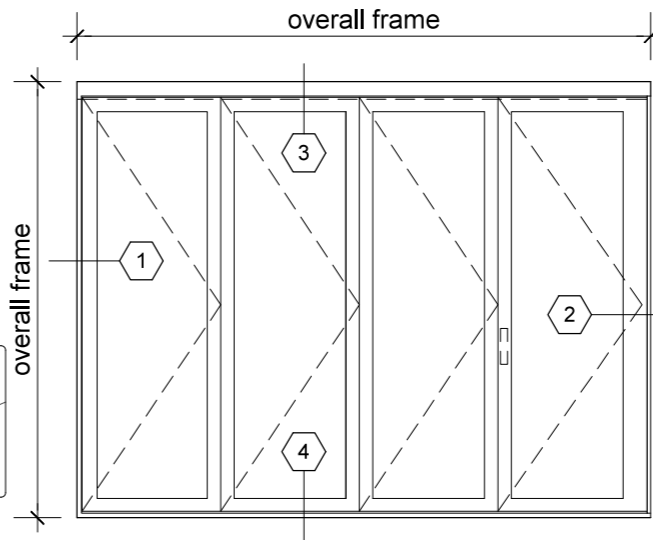

Head support bracket provided where fixing is inboard of the carrier track (folding doors only)

3a. head detail

elevation key

plan key

	right frame	
	odd no. of panels	even no. of panels
left frame		
odd number of panels	✓	✓
even number of panels	✓	✗

note: not available in even/even door panel configuration.

- 1 screen/shade box
- 2 door panel stile
- 3 glazing
- 4 top rail
- 5 bottom rail
- 6 screen stile
- 7 screen/blind
- 8 lever handle
- 9 pivot

legend

3. head detail

4. sill detail

1. jamb detail

2. jamb detail